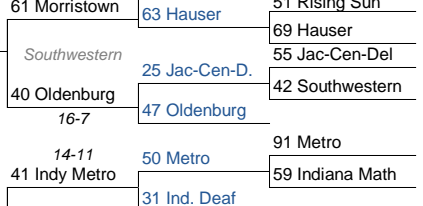

100 Blackhawk
#1 (25-2)

79 #1 Blackhawk
24-2 (#1)

NORTH Semi-State

Huntington North
4:00 pm Mar. 17

80 #3 Southwood
22-3 (#4)

March 10 10:00

92 Southwood
#3 (23-3)

65 Seton Cath.
8-18 (#52)

82 Morristown
#4 (25-2)

SOUTH Semi-State

Seymour
1:00 pm Mar. 17

March 10 10:00

47 Christian Acad.
#17 (18-9)

Loogootee Regional

March 10 8:00 pm

March 10 12:00

48 Barr-Reeve
#5 (23-4)

Class 3A 108th State Tournament

FINAL FOUR

March 17
2018

Culver Acad. 64 VS. **Evan. Bosse 49**

Culver Academy

3A STATE CHAMPIONS

MARCH 24, 2018
BANKERS LIFE FIELDHOUSE
6:00 PM

Bracket Provided by:

SWEET 16

ELITE 8

64 SB St. Joe	44 St. Joe	18-6
44 Jimtown	48 Culver Ac.	
20 New Prairie	72 Culver A.	
56 Culver Acad.	S.B. Washington	72 #4 Culver A.
47 SB Wash.	56 Marian	19-6 (#1)
50 Mish. Marian	37 John Glenn	47 M.Marian
73 Hamm. Clark	53 H. Clark	21-3
69 Hamm. Gavit	78 Hammond	52 Hammond
81 Griffith	52 Griffith	18-5
70 Lighthouse	68 Gary West	40 Gary West
54 Maconaquah	70 W. Laf.	20-4
64 W. Lafayette	49 Peru	58 West Laf.
42 Frankfort	57 No'western	36 No'western
52 Northwestern	30 Western	15-7
42 Wheeler	80 Calumet	53 Calumet
66 Calumet	69 Hanover C.	45 Calumet
66 Twin Lakes	43 Twin Lakes	39 Twin Lakes
59 Knox	42 Rensselaer	15-10