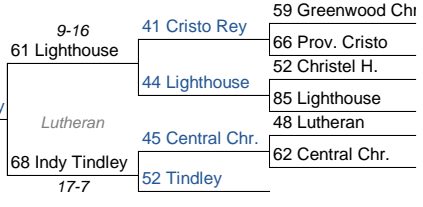

100 Blackhawk
#1 (25-2)

79 #1 Blackhawk
24-2 (#1)

NORTH Semi-State

Huntington North
4:00 pm Mar. 17

80 #3 Southwood
22-3 (#4)

March 10 10:00

92 Southwood
#3 (23-3)

65 Seton Cath.
8-18 (#52)

82 Morristown
#4 (25-2)

SOUTH Semi-State

Seymour
1:00 pm Mar. 17

March 10 10:00

47 Christian Acad.
#17 (18-9)

Loogootee Regional

March 10 8:00 pm

March 10 12:00

48 Barr-Reeve
#5 (23-4)

Class 3A 108th State Tournament

FINAL FOUR

March 17
2018

Culver Acad. 64 VS. **Evan. Bosse 49**

Culver Academy

3A STATE CHAMPIONS

MARCH 24, 2018
BANKERS LIFE FIELDHOUSE
6:00 PM

Bracket Provided by:

SWEET 16

ELITE 8

64 SB St. Joe	44 St. Joe	18-6
44 Jimtown	48 Culver Ac.	
20 New Prairie	72 Culver A.	
56 Culver Acad.	S.B. Washington	72 #4 Culver A.
47 SB Wash.	56 Marian	19-6 (#1)
50 Mish. Marian	37 John Glenn	47 M.Marian
73 Hamm. Clark	53 H. Clark	21-3
69 Hamm. Gavit	78 Hammond	52 Hammond
81 Griffith	52 Griffith	18-5
70 Lighthouse	68 Gary West	40 Gary West
54 Maconaquah	70 W. Laf.	20-4
64 W. Lafayette	49 Peru	58 West Laf.
42 Frankfort	57 No'western	36 No'western
52 Northwestern	30 Western	15-7
42 Wheeler	80 Calumet	53 Calumet
66 Calumet	69 Hanover C.	45 Calumet
66 Twin Lakes	43 Twin Lakes	39 Twin Lakes
59 Knox	42 Rensselaer	15-10