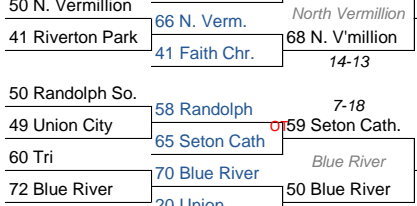

100 Blackhawk
#1 (25-2)

79 #1 Blackhawk
24-2 (#1)

NORTH Semi-State

Huntington North
4:00 pm Mar. 17

80 #3 Southwood
22-3 (#4)

March 10 10:00

92 Southwood
#3 (23-3)

65 Seton Cath.
8-18 (#52)

82 Morristown
#4 (25-2)

SOUTH Semi-State

Seymour
1:00 pm Mar. 17

March 10 10:00

47 Christian Acad.
#17 (18-9)

Loogootee Regional

March 10 8:00 pm

March 10 12:00