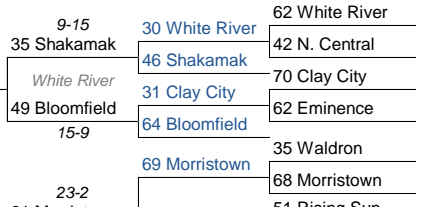

100 Blackhawk
#1 (25-2)

79 #1 Blackhawk
24-2 (#1)

NORTH Semi-State

Huntington North
4:00 pm Mar. 17

80 #3 Southwood
22-3 (#4)

March 10 10:00

92 Southwood
#3 (23-3)

65 Seton Cath.
8-18 (#52)

82 Morristown
#4 (25-2)

SOUTH Semi-State

Seymour
1:00 pm Mar. 17

March 10 10:00

47 Christian Acad.
#17 (18-9)

Loogootee Regional

March 10 8:00 pm

March 10 12:00

48 Barr-Reeve
#5 (23-4)

Class 3A 108th State Tournament

FINAL FOUR

March 17
2018

Culver Acad. 64 VS. **Evan. Bosse 49**

Culver Academy

3A STATE CHAMPIONS

MARCH 24, 2018
BANKERS LIFE FIELDHOUSE
6:00 PM

Bracket Provided by:

SWEET 16

ELITE 8

64 SB St. Joe	44 St. Joe	18-6
44 Jimtown	48 Culver Ac.	
20 New Prairie	72 Culver A.	
56 Culver Acad.	S.B. Washington	72 #4 Culver A.
47 SB Wash.	56 Marian	19-6 (#1)
50 Mish. Marian	37 John Glenn	47 M.Marian
73 Hamm. Clark	53 H. Clark	21-3
69 Hamm. Gavit	78 Hammond	52 Hammond
81 Griffith	52 Griffith	18-5
70 Lighthouse	68 Gary West	40 Gary West
54 Maconaquah	70 W. Laf.	20-4
64 W. Lafayette	49 Peru	58 West Laf.
42 Frankfort	57 No'western	36 No'western
52 Northwestern	30 Western	15-7
42 Wheeler	80 Calumet	53 Calumet
66 Calumet	69 Hanover C.	45 Calumet
66 Twin Lakes	43 Twin Lakes	39 Twin Lakes
59 Knox	42 Rensselaer	15-10