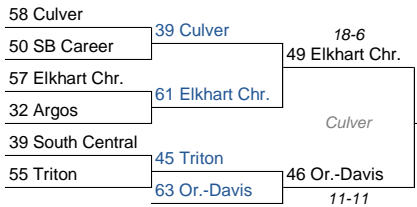

Class 1A

108th State Tournament

FINAL FOUR

March 17 2018

Southwood 60

VS.

Morristown 89

Morristown

1A STATE CHAMPIONS

MARCH 24, 2018

BANKERS LIFE FIELDHOUSE 10:30 AM

Bracket Provided by:

superhoopsplus.com @SuperHoopsPlus

SWEET 16

ELITE 8

ELITE 8

SWEET 16

68 #5 Gary 21st.
20-6 (#6)

March 10 11:00

62 Gary 21st
#5 (21-6)

Culver Regional

March 10 8:00 pm

45 #8 Covenant
23-2 (#31)

March 10 1:00

100 Blackhawk
#1 (25-2)

79 #1 Blackhawk
24-2 (#1)

NORTH Semi-State

Huntington North
4:00 pm Mar. 17

80 #3 Southwood
22-3 (#4)

March 10 10:00

92 Southwood
#3 (23-3)

65 Seton Cath.
8-18 (#52)