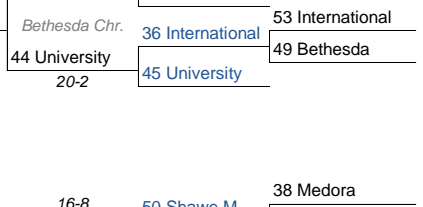

82 Morristown
#4 (25-2)

SOUTH Semi-State

Seymour
1:00 pm Mar. 17

March 10 10:00

47 Christian Acad.
#17 (18-9)

Loogootee Regional

March 10 8:00 pm

March 10 12:00

48 Barr-Reeve
#5 (23-4)

Class 3A 108th State Tournament

FINAL FOUR

March 17
2018

Culver Acad. 64 VS. **Evan. Bosse 49**

Culver Academy

3A STATE CHAMPIONS

MARCH 24, 2018
BANKERS LIFE FIELDHOUSE
6:00 PM

Bracket Provided by:

SWEET 16

ELITE 8

64 SB St. Joe	44 St. Joe	18-6
44 Jimtown	48 Culver Ac.	
20 New Prairie	72 Culver A.	
56 Culver Acad.	S.B. Washington	72 #4 Culver A.
47 SB Wash.	56 Marian	19-6 (#1)
50 Mish. Marian	37 John Glenn	47 M.Marian
73 Hamm. Clark	53 H. Clark	21-3
69 Hamm. Gavit	78 Hammond	52 Hammond
81 Griffith	52 Griffith	18-5
70 Lighthouse	68 Gary West	40 Gary West
54 Maconaquah	70 W. Laf.	20-4
64 W. Lafayette	49 Peru	58 West Laf.
42 Frankfort	57 No'western	36 No'western
52 Northwestern	30 Western	15-7
42 Wheeler	80 Calumet	53 Calumet
66 Calumet	69 Hanover C.	45 Calumet
66 Twin Lakes	43 Twin Lakes	39 Twin Lakes
59 Knox	42 Rensselaer	15-10