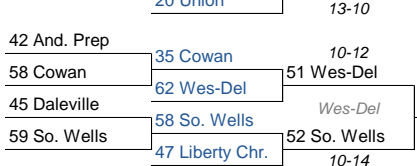

57 So. Wells
11-14 (#50)

March 10 10:00

64 Indy Tindley
#7 (19-7)

Martinsville Regional

March 10 8:00 pm

March 10 12:00

82 Morristown
#4 (25-2)

SOUTH Semi-State

Seymour
1:00 pm Mar. 17

March 10 10:00

47 Christian Acad.
#17 (18-9)

Loogootee Regional

March 10 8:00 pm

March 10 12:00

48 Barr-Reeve
#5 (23-4)