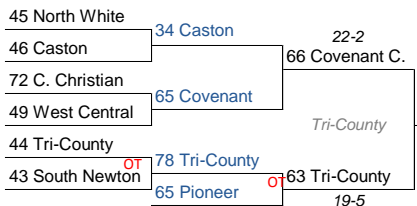

SWEET 16

68 #5 Gary 21st.
20-6 (#6)

March 10 11:00

62 Gary 21st
#5 (21-6)

Culver Regional

March 10 8:00 pm

45 #8 Covenant
23-2 (#31)

March 10 1:00

100 Blackhawk
#1 (25-2)

79 #1 Blackhawk
24-2 (#1)

NORTH Semi-State

Huntington North
4:00 pm Mar. 17

80 #3 Southwood
22-3 (#4)

March 10 10:00

92 Southwood
#3 (23-3)

65 Seton Cath.
8-18 (#52)