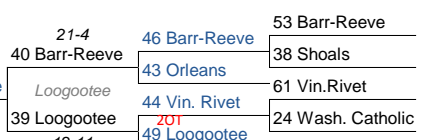

82 Morristown
#4 (25-2)

SOUTH Semi-State

Seymour
1:00 pm Mar. 17

March 10 10:00

47 Christian Acad.
#17 (18-9)

Loogootee Regional

March 10 8:00 pm

March 10 12:00

48 Barr-Reeve
#5 (23-4)

Class 3A 108th State Tournament

FINAL FOUR

March 17
2018

Culver Acad. 64 VS. **Evan. Bosse 49**

Culver Academy

3A STATE CHAMPIONS

MARCH 24, 2018
BANKERS LIFE FIELDHOUSE
6:00 PM

Bracket Provided by:

SWEET 16

ELITE 8

64 SB St. Joe	44 St. Joe	18-6
44 Jimtown	48 Culver Ac.	
20 New Prairie	72 Culver A.	
56 Culver Acad.	S.B. Washington	72 #4 Culver A.
47 SB Wash.	56 Marian	19-6 (#1)
50 Mish. Marian	37 John Glenn	47 M.Marian
73 Hamm. Clark	53 H. Clark	21-3
69 Hamm. Gavit	78 Hammond	52 Hammond
81 Griffith	52 Griffith	18-5
70 Lighthouse	68 Gary West	40 Gary West
54 Maconaquah	70 W. Laf.	20-4
64 W. Lafayette	49 Peru	58 West Laf.
42 Frankfort	57 No'western	36 No'western
52 Northwestern	30 Western	15-7
42 Wheeler	80 Calumet	53 Calumet
66 Calumet	69 Hanover C.	45 Calumet
66 Twin Lakes	43 Twin Lakes	39 Twin Lakes
59 Knox	42 Rensselaer	15-10