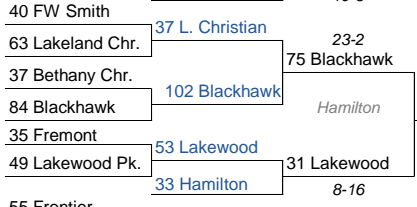

Class 1A

108th State Tournament

FINAL FOUR

March 17 2018

Southwood 60

VS.

Morristown 89

Morristown

1A STATE CHAMPIONS

MARCH 24, 2018

BANKERS LIFE FIELDHOUSE 10:30 AM

Bracket Provided by:

superhoopsplus.com @SuperHoopsPlus

SWEET 16

ELITE 8

ELITE 8

SWEET 16

68 #5 Gary 21st.
20-6 (#6)

March 10 11:00

62 Gary 21st
#5 (21-6)

Culver Regional

March 10 8:00 pm

45 #8 Covenant
23-2 (#31)

March 10 1:00

100 Blackhawk
#1 (25-2)

79 #1 Blackhawk
24-2 (#1)

NORTH Semi-State

Huntington North
4:00 pm Mar. 17

80 #3 Southwood
22-3 (#4)

March 10 10:00

92 Southwood
#3 (23-3)

65 Seton Cath.
8-18 (#52)