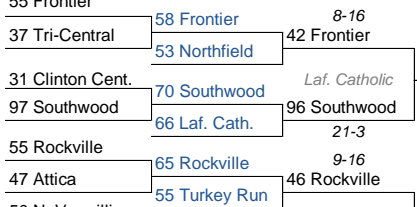

SWEET 16

68 #5 Gary 21st.
20-6 (#6)

March 10 11:00

62 Gary 21st
#5 (21-6)

Culver Regional

March 10 8:00 pm

45 #8 Covenant
23-2 (#31)

March 10 1:00

100 Blackhawk
#1 (25-2)

79 #1 Blackhawk
24-2 (#1)

NORTH Semi-State

Huntington North
4:00 pm Mar. 17

80 #3 Southwood
22-3 (#4)

March 10 10:00

92 Southwood
#3 (23-3)

65 Seton Cath.
8-18 (#52)